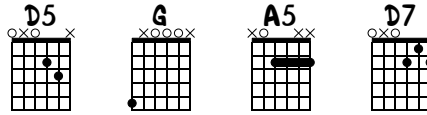

# BUY ME A BOAT

CHRIS JANSON

DROPPED D  
⑥ = D

♩ = 80

## VERSE

S-GT

The Intro section (measures 1-4) features a melody in 4/4 time with a *mf* dynamic. The Verse section (measures 5-8) features a chordal accompaniment in 4/4 time. The guitar tablature below the staff shows fret numbers and techniques like triplets and bends.

G D5 A5

This section covers measures 4-6 of the Verse. It includes chord diagrams for G, D5, and A5. The guitar tablature shows fret numbers and techniques like triplets and bends.

D5 G D5

This section covers measures 7-9 of the Verse. It includes chord diagrams for D5 and G. The guitar tablature shows fret numbers and techniques like triplets and bends.

CHORUS

A5 D5 G

The Chorus section (measures 10-12) features a melody in 4/4 time. It includes chord diagrams for A5, D5, and G. The guitar tablature shows fret numbers and techniques like triplets and bends.