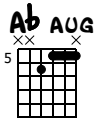

HOOKED ON A FEELING

BLUE SUEDE

STANDARD TUNING

♩ = 116

12 BAR REST

VERSE

PRE CHORUS

E-GT