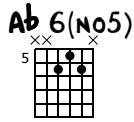

HOOKED ON A FEELING

BLUE SUEDE

STANDARD TUNING

♩ = 116

12 BAR REST

VERSE

PRE CHORUS

E-GT