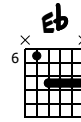

HOOKED ON A FEELING

BLUE SUEDE

STANDARD TUNING

♩ = 116

12 BAR REST

VERSE

PRE CHORUS

E-GT