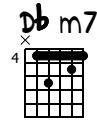

HOOKED ON A FEELING

BLUE SUEDE

STANDARD TUNING

♩ = 116

12 BAR REST

VERSE

PRE CHORUS

E-GT