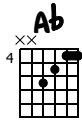

HOOKED ON A FEELING

BLUE SUEDE

STANDARD TUNING

♩ = 116

12 BAR REST

VERSE

PRE CHORUS

E-GT