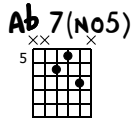

HOOKED ON A FEELING

BLUE SUEDE

STANDARD TUNING

♩ = 116

12 BAR REST

VERSE

PRE CHORUS

E-GT