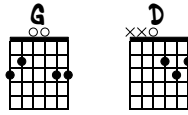

# EASY BLUEGRASS LICKS

STANDARD TUNING

♩ = 190

0 2 2 2 2 2 0 2 2 3 4 0 3 3 3 3

34

LICK FOR C CHORD

0 3 3 3 3 2 0 1 0 0 0 0 0 0 0 0