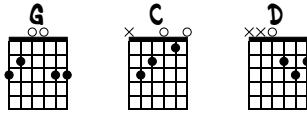

BASS CHOP EXAMPLE

STANDARD TUNING

♩ = 120

BASS CHOP BASS CHOP

EXAMPLE 1

S-GT

mf

3 3 3 3 3 3 3 3

EXAMPLE 2

3 3 3 3 3 3 3 3 3 3 3 3 3 3 3 3