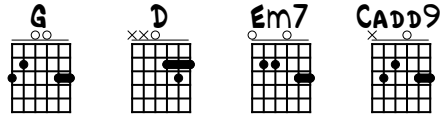

CRUISE

FLORIDA GEORGIA LINE

ACOUSTIC
STANDARD TUNING

ELECTRIC GUITAR
STANDARD TUNING

♩ = 74

AC

G D Em7 Cadd9

1