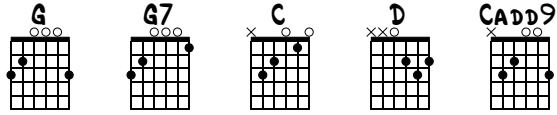

AMAZING GRACE

RHYTHM
STANDARD TUNING

LEAD
STANDARD TUNING

♩ = 80

RHYTHM

3/4 1 -

G **G7**

TAB

The image shows a musical score for guitar, divided into Rhythm and Lead parts. The Rhythm part is written on three systems of guitar strings. Each system shows fret numbers (3, 2, 0, 0, 0, 3) and chord diagrams for G and Cadd9. The Lead part is written on a single system of guitar strings, showing a melodic line with a slur over the first two notes and a fret indicator (0) for the third note.